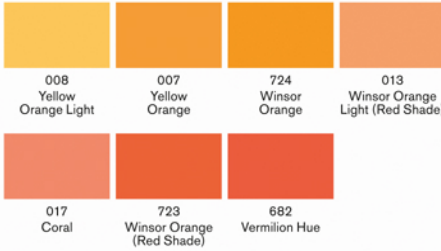

Yellows

Oranges

Reds & Magentas

Black + Blenders

Violets

Blues

Greens

Earth Tones

Greys

all colours: lightfast rating A (up to 100 years)
white blender: lightfast rating AA (more than 100 years)