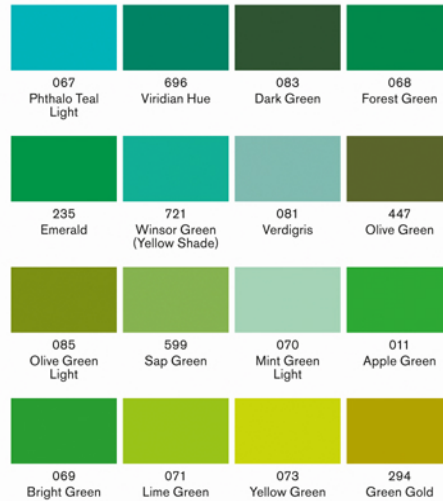

Yellows

Oranges

Reds & Magentas

Black + Blenders

Violets

Blues

Greens

Earth Tones

Greys

all colours: lightfast rating A (up to 100 years)
white blender: lightfast rating AA (more than 100 years)