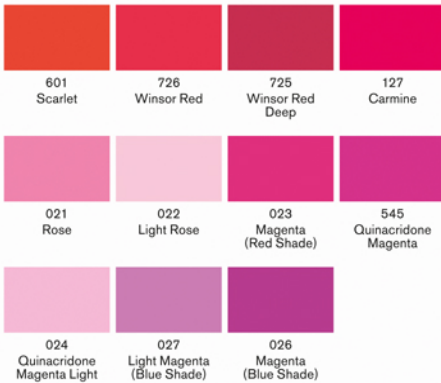

Yellows

Oranges

Reds & Magentas

Black + Blenders

Violets

Blues

Greens

Earth Tones

Greys

all colours: lightfast rating A (up to 100 years)
white blender: lightfast rating AA (more than 100 years)