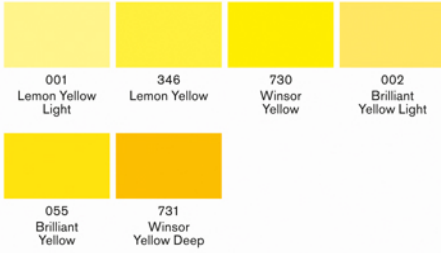

Yellows

Oranges

Reds & Magentas

Black + Blenders

Violets

Blues

Greens

Earth Tones

Greys

all colours: lightfast rating A (up to 100 years)
white blender: lightfast rating AA (more than 100 years)