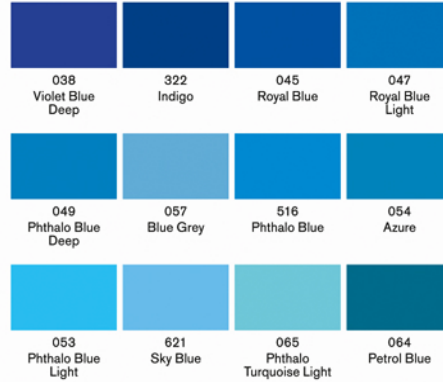

Yellows

Oranges

Reds & Magentas

Black + Blenders

Violets

Blues

Greens

Earth Tones

Greys

all colours: lightfast rating A (up to 100 years)
white blender: lightfast rating AA (more than 100 years)